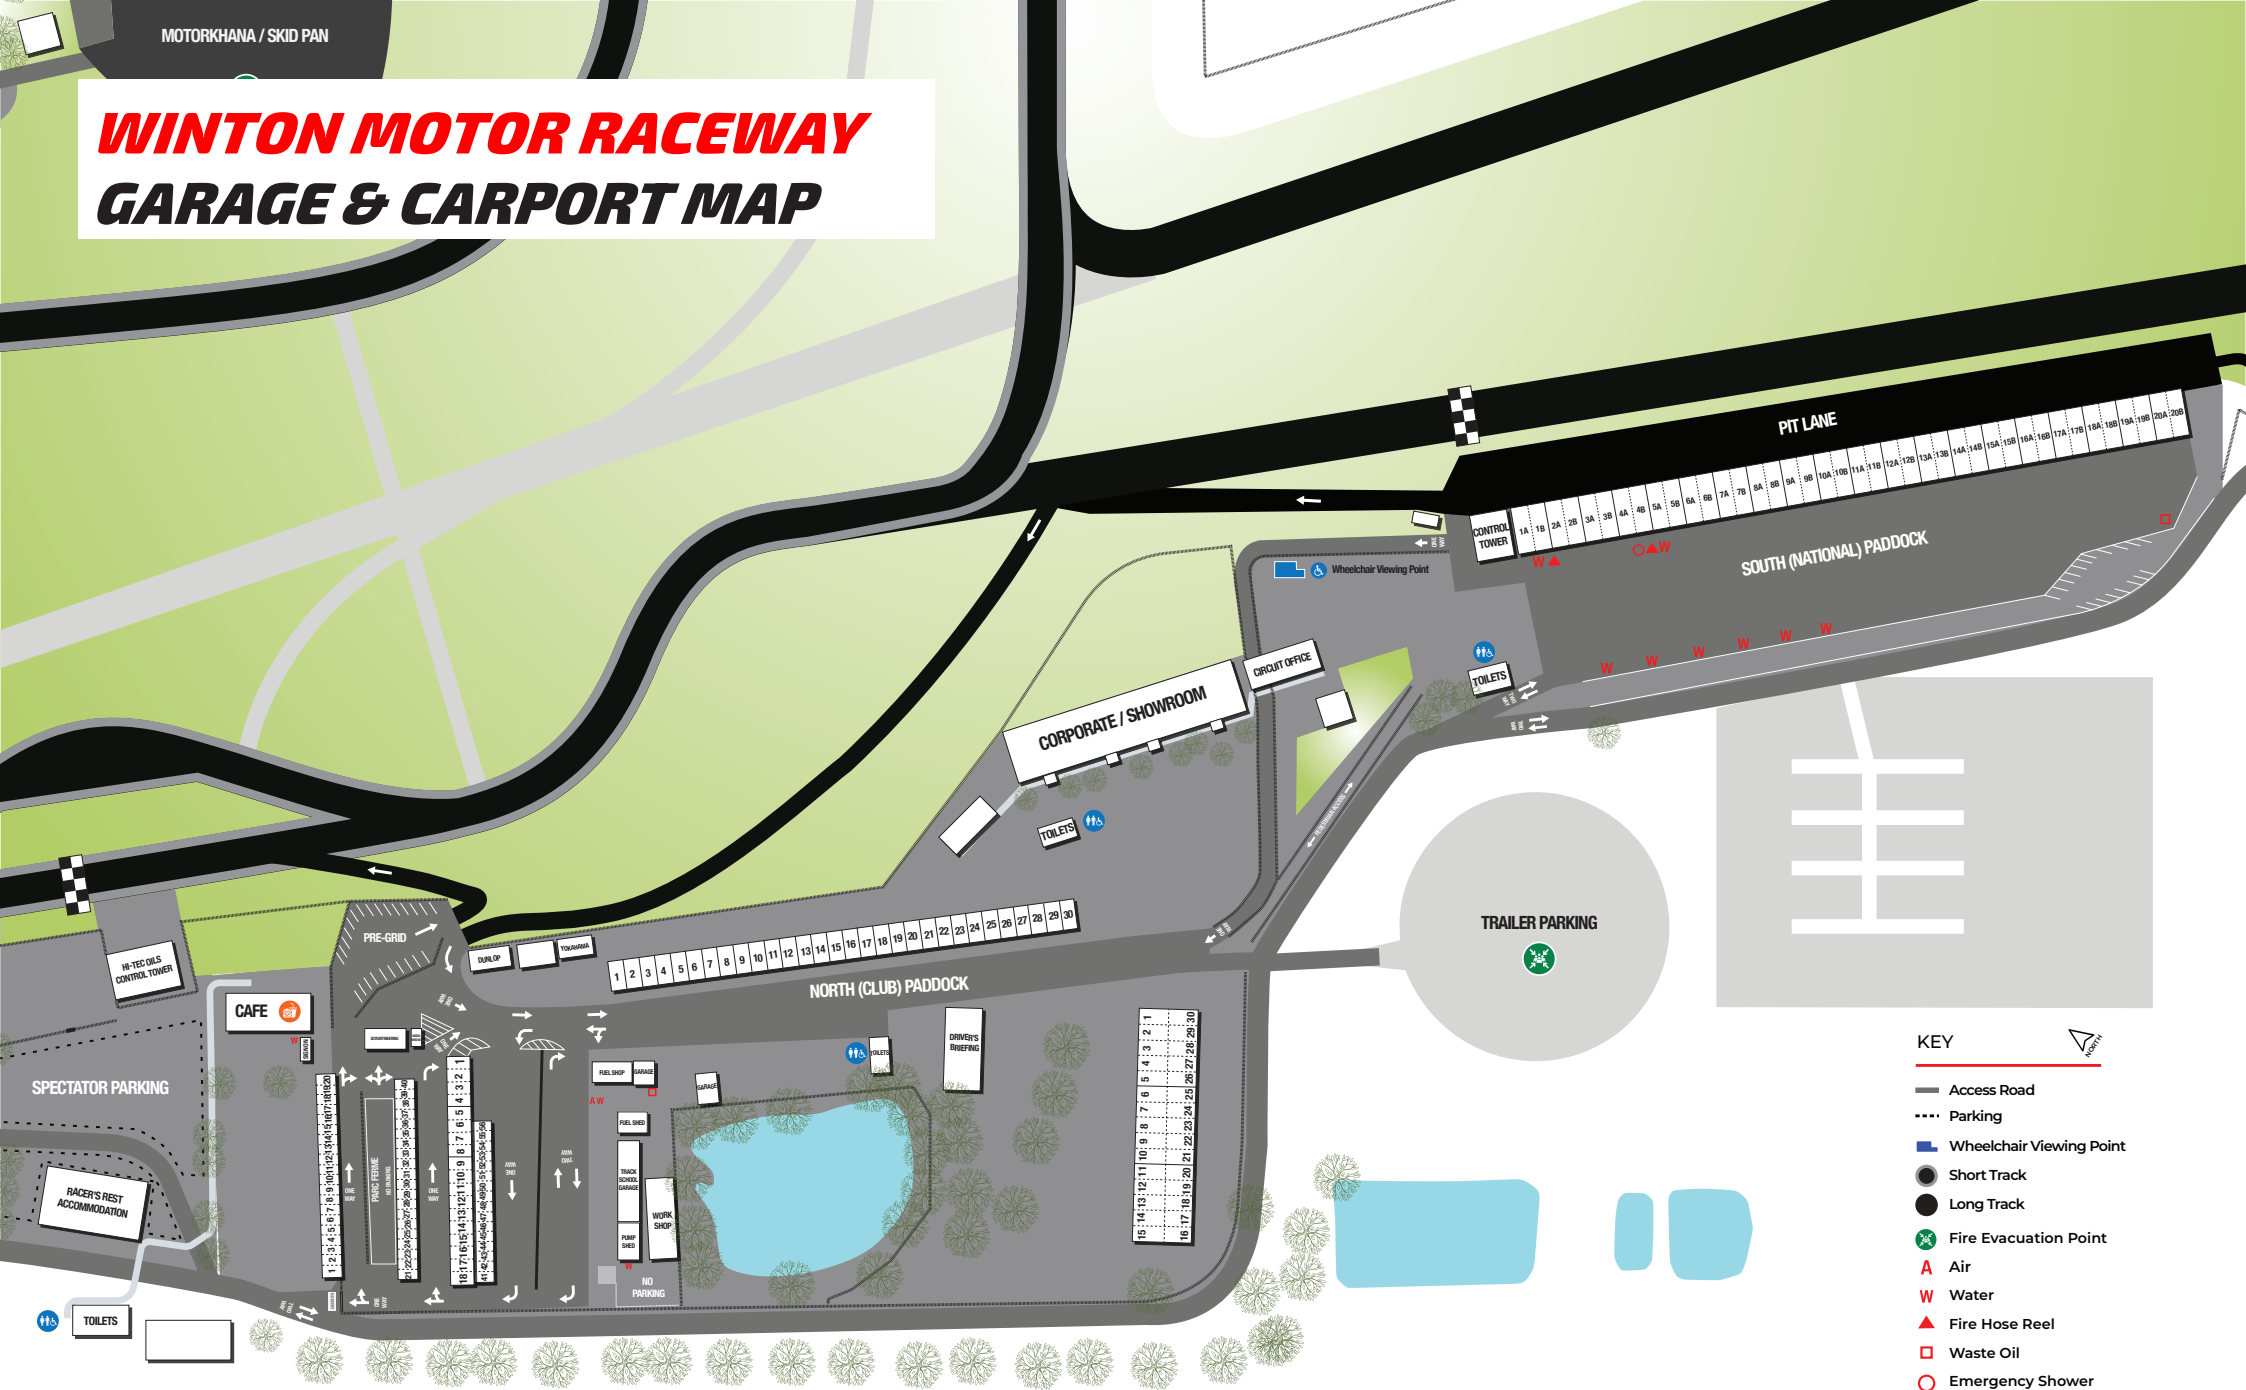

WINTON MOTOR RACEWAY GARAGE & CARPORT MAP

- KEY**
- Access Road
 - Parking
 - Wheelchair Viewing Point
 - Short Track
 - Long Track
 - Fire Evacuation Point
 - Air
 - Water
 - Fire Hose Reel
 - Waste Oil
 - Emergency Shower