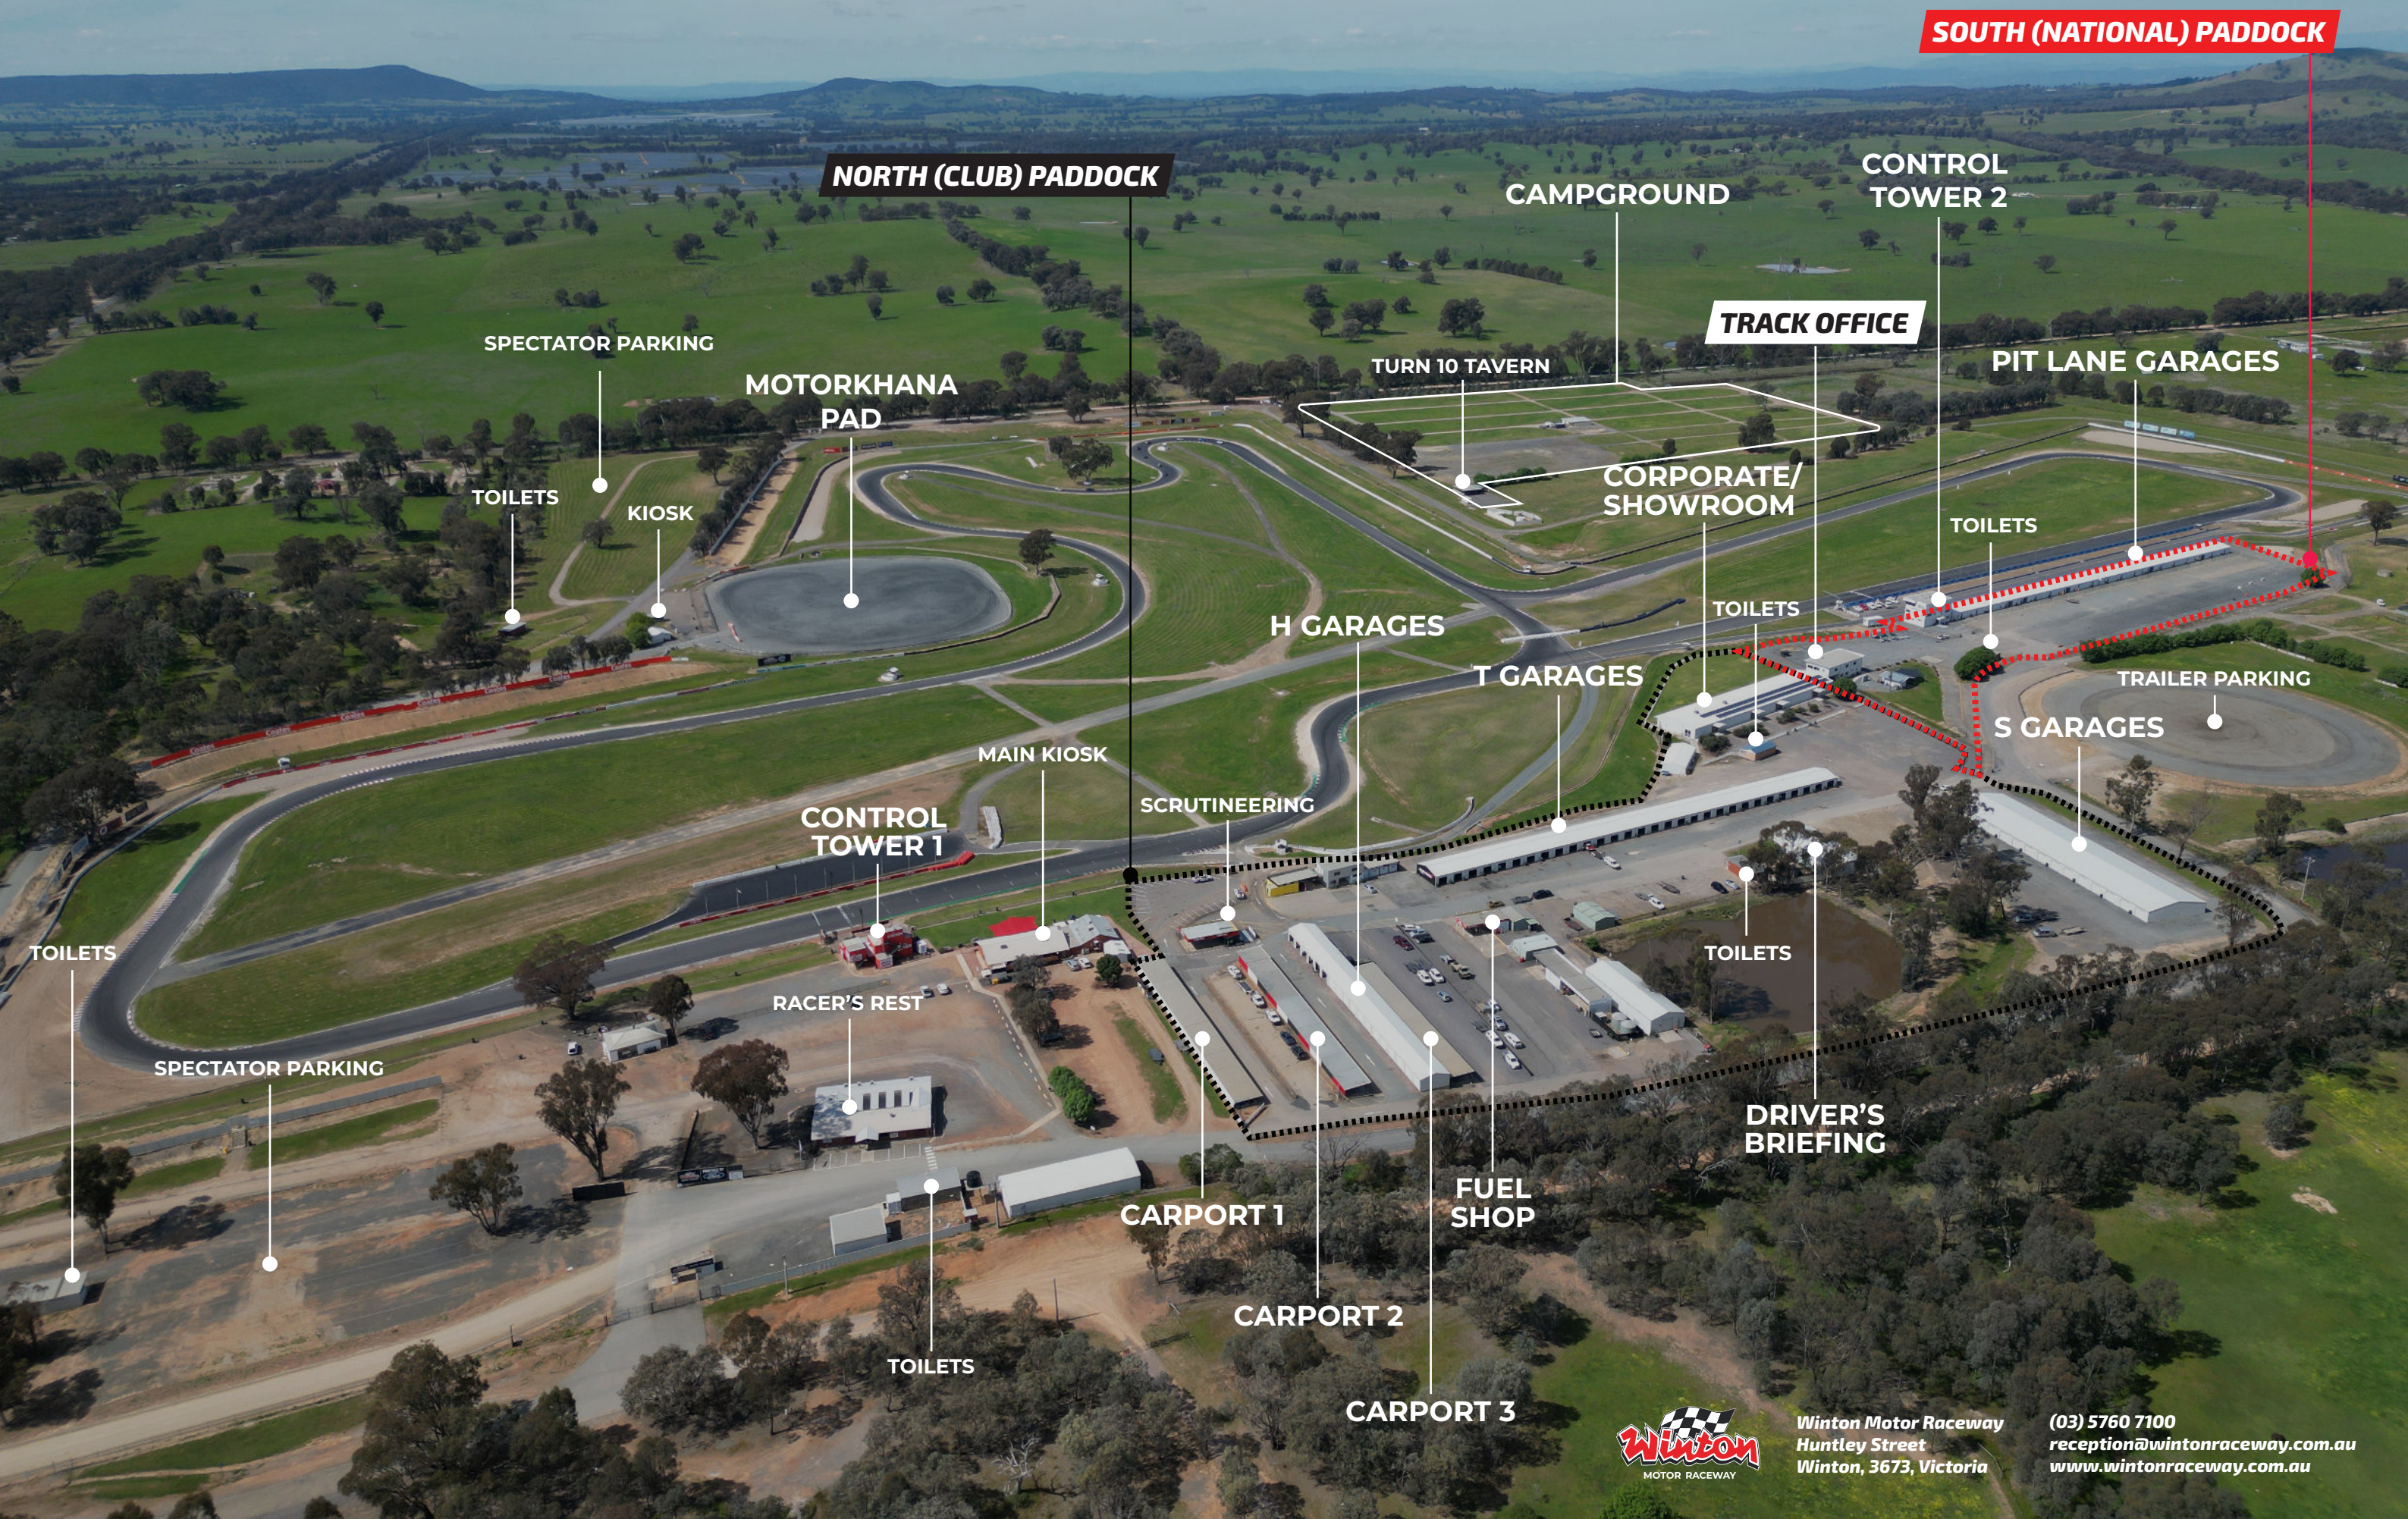

WINTON AERIAL VENUE MAP

SOUTH (NATIONAL) PADDOCK

NORTH (CLUB) PADDOCK

SPECTATOR PARKING

TOILETS

KIOSK

MOTORKHANA PAD

CONTROL TOWER 1

RACER'S REST

TOILETS

CARPORT 1

CARPORT 2

CARPORT 3

CAMPGROUND

TURN 10 TAVERN

H GARAGES

T GARAGES

MAIN KIOSK

SCRUTINEERING

FUEL SHOP

CONTROL TOWER 2

TRACK OFFICE

CORPORATE/
SHOWROOM

TOILETS

TOILETS

DRIVER'S BRIEFING

PIT LANE GARAGES

TOILETS

S GARAGES

TRAILER PARKING

Winton Motor Raceway
Huntley Street
Winton, 3673, Victoria

(03) 5760 7100
reception@wintonraceway.com.au
www.wintonraceway.com.au